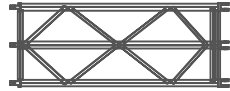

S-60-24B 2,4m stackable 60cm
triangle truss - BLACK COATED

S-60-15B 1,5m stackable 60cm
triangle truss BLACK COATED

S-60-12B 1,2m stackable 60cm
triangle truss BLACK COATED

S-60-6WB 6way corner block
BLACK COATED

S-60-90° 90° angle joint

S-60-60° 60° angle joint

S-60-45° 45° angle joint

S-60-30° 30° angle joint

S-60-22,5° 22,5° angle joint

S-60-15° 15° angle joint

S-60-12° 12° angle joint